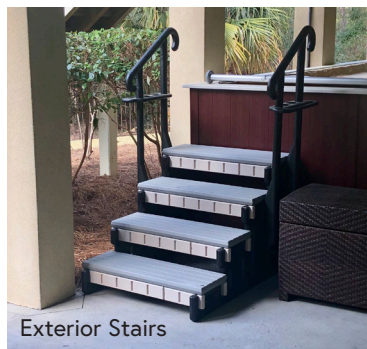

Automatic Cover Color Choices

Manual Retractable Security Cover

Manual Cover Color Choices

Enhanced Lifestyle

Re-imagine what your pool can be

Interior-Stairs and Hand Rail

Corner Step

Exterior Stairs

Coping Rail

3-foot Grab bar

ACCESSIBILITY OPTIONS

INTERIOR STAIRS & STEPS

From a simple corner step to a set of full-depth stairs, our pool accessibility options can greatly aid your every entry and exit. Each step features marine-grade SwimDek® strips for exceptional traction and comfort.