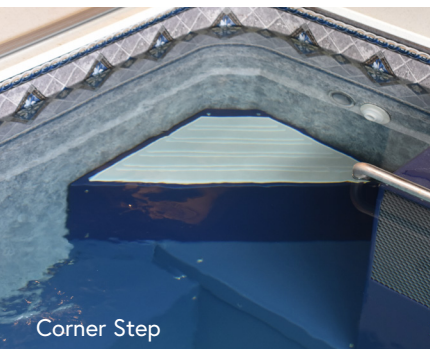

UNDERWATER MIRRORS

The Underwater Swim Mirror helps improve your stroke by providing instant feedback. The front mount, angled mirror is a must for serious swimmers.

Make your swims more effective with our full-length Underwater Floor Mirror. Monitor your technique, from hand entry to leg position. Stay centered in the pool's current. Maintain proper form: head down, looking right at the mirror. Enjoy a more engaging view to swim longer. The mirrors are manufactured from polished stainless steel (no glass!) for durability and a clear view.

Automatic Cover Color Choices

Manual Retractable Security Cover

Manual Cover Color Choices

Enhanced Lifestyle

Re-imagine what your pool can be

Interior-Stairs and Hand Rail

Corner Step

Exterior Stairs

Coping Rail

3-foot Grab bar

ACCESSIBILITY OPTIONS

INTERIOR STAIRS & STEPS

From a simple corner step to a set of full-depth stairs, our pool accessibility options can greatly aid your every entry and exit. Each step features marine-grade SwimDek® strips for exceptional traction and comfort.

EXTERIOR STAIRS

Available in 2, 3 and 4-tread models, these stairs are capable of supporting up to 400lbs. Our heavy-duty 4-stair option can support up to 700lbs.

RAILS AND GRAB BARS

We offer several railings to help you get in and out of your pool including spa rail, hand rails, coping rails and interior grab bars.