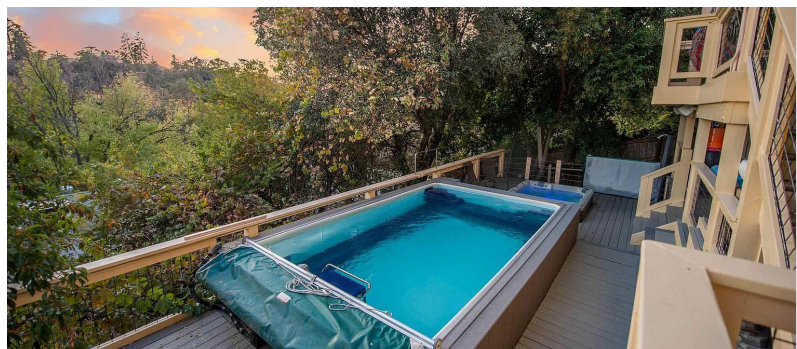

Automatic Cover Color Choices

Manual Retractable Security Cover

Manual Cover Color Choices

Enhanced Lifestyle

Re-imagine what your pool can be

Interior-Stairs and Hand Rail

Corner Step

Exterior Stairs

Coping Rail

3-foot Grab bar

ACCESSIBILITY OPTIONS

INTERIOR STAIRS & STEPS

From a simple corner step to a set of full-depth stairs, our pool accessibility options can greatly aid your every entry and exit. Each step features marine-grade SwimDek® strips for exceptional traction and comfort.