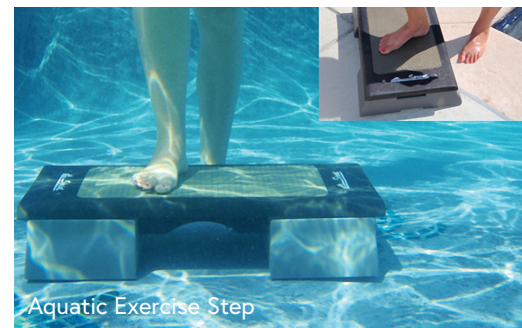

UNDERWATER MIRRORS

The Underwater Swim Mirror helps improve your stroke by providing instant feedback. The front mount, angled mirror is a must for serious swimmers.

Make your swims more effective with our full-length Underwater Floor Mirror. Monitor your technique, from hand entry to leg position. Stay centered in the pool's current. Maintain proper form: head down, looking right at the mirror. Enjoy a more engaging view to swim longer. The mirrors are manufactured from polished stainless steel (no glass!) for durability and a clear view.

SWIM COMMUNICATOR

The Swim Communicator instantly transmits audio from any Bluetooth-enabled smartphone to the swimmer via a receiver attached to their goggles. Use it to enjoy music, podcasts, and other smartphone audio while swimming.

SWIM ACCESSORIES PACKAGE

For any level swimmer, this conveniently packaged money-saver includes an array of top-quality accessories. The staff at Endless Pools has individually selected each item. This kit includes: Swim Communicator to stream audio, Swimmers Snorkel, Agility Paddle, Instinct Sculling Paddle, Tempo Trainer Pro, Foam Pull Buoy, Energy Goggles.

Aquabike

Swim Communicator

Aquatic Exercise Step

Swim Accessory Package

Finish Design

Bold or Neutral Color Choices
to Suit any Décor

Ascent Skirting System
Apex Coping System

You choose the look of your pool. With the Endless™ Pools Original Series, you'll enjoy unparalleled customisation. You can locally source your own finishing options, or opt for our modern, easy-care skirting and coping.