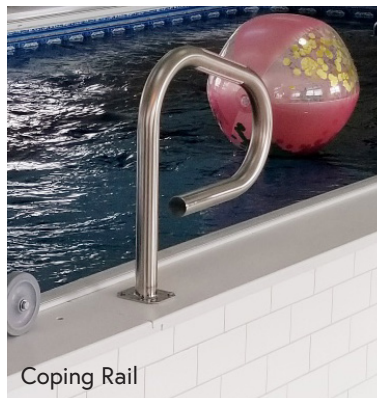

UNDERWATER MIRRORS

The Underwater Swim Mirror helps improve your stroke by providing instant feedback. The front mount, angled mirror is a must for serious swimmers.

Make your swims more effective with our full-length Underwater Floor Mirror. Monitor your technique, from hand entry to leg position. Stay centered in the pool's current. Maintain proper form: head down, looking right at the mirror. Enjoy a more engaging view to swim longer. The mirrors are manufactured from polished stainless steel (no glass!) for durability and a clear view.

Automatic Cover Color Choices

Manual Retractable Security Cover

Manual Cover Color Choices

Enhanced Lifestyle

Re-imagine what your pool can be

Interior-Stairs and Hand Rail

Corner Step

Exterior Stairs

Coping Rail

3-foot Grab bar

ACCESSIBILITY OPTIONS

INTERIOR STAIRS & STEPS

From a simple corner step to a set of full-depth stairs, our pool accessibility options can greatly aid your every entry and exit. Each step features marine-grade SwimDek® strips for exceptional traction and comfort.