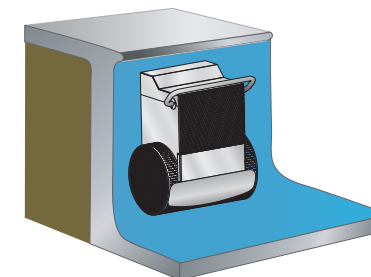

Tara Whelton
Office Manager, Marietta CA

The FASTLANE is so easy to operate:

- ~ Press the ON/OFF button on your remote control to start the current
- ~ Adjust the speed to your desired pace
- ~ Swim into the current and keep swimming
- ~ Change speed with the FASTER and SLOWER buttons
- ~ To stop, simply swim out of the current and press the ON/OFF button

Add these professional tools to your routine and see the results immediately:

- ~ Swim Pace Display
- ~ Floor Mirror

The WALL MOUNT FASTLANE:

- ~ For new construction or renovation jobs
- ~ No deck obstructions
- ~ Choice of colors
- ~ Create a niche for a seamless look