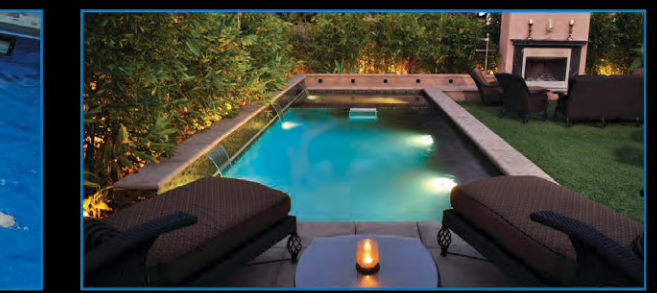

There is nothing quite like a backyard pool. Relaxing, rejuvenating, and a natural gathering place for family and friends. It beautifies your property and refreshes your mind as well as your body.

And now that beautiful body of water can be used for serious fitness purposes as well.

The FASTLANE is perfect for every level swimmer, from dog-paddlers to experienced competitors.

THE FASTLANE IS CURRENT

The FASTLANE creates a current in your pool that mimics a smooth flowing river.

The turbulence free stream is wider than your body and deeper than your stroke, yet narrow enough to allow others to enjoy the pool while you swim.

Unlike jetted alternatives, the FASTLANE generates a wide block of crystal clear, bubble free, and completely adjustable water flow: creating the perfect swimming environment. And the FASTLANE has numerous applications beyond swimming: aqua jogging, water aerobics, even rehabilitation therapy.

Presenting the
FASTLANE[®]
A swim current generator for any pool.

Several FASTLANE models are available: The WALL MOUNT is designed for new pool construction, while the DECK MOUNT fits over the side of an existing pool. The FASTLANE fits outdoor pools, indoor pools and most aboveground pools.