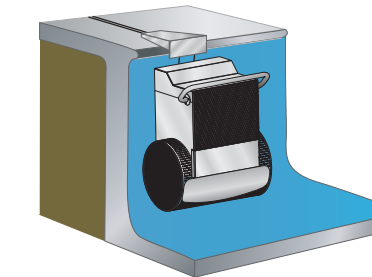

Tara Whelton
Office Manager, Marietta CA

The FASTLANE is so easy to operate:

- ~ Press the ON/OFF button on your remote control to start the current
- ~ Adjust the speed to your desired pace
- ~ Swim into the current and keep swimming
- ~ Change speed with the FASTER and SLOWER buttons
- ~ To stop, simply swim out of the current and press the ON/OFF button

Add these professional tools to your routine and see the results immediately:

- ~ Swim Pace Display
- ~ Floor Mirror

The WALL MOUNT FASTLANE:

- ~ For new construction or renovation jobs
- ~ No deck obstructions
- ~ Choice of colors
- ~ Create a niche for a seamless look