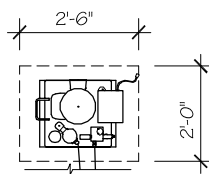

Door

Window

Sliding Door

Wall

Drain

Power Unit

(Dimensions for equipment and access)

Please refer to your Planning Guide for details. If you have any questions, please call Endless Pools Design Department at 800-732-8660